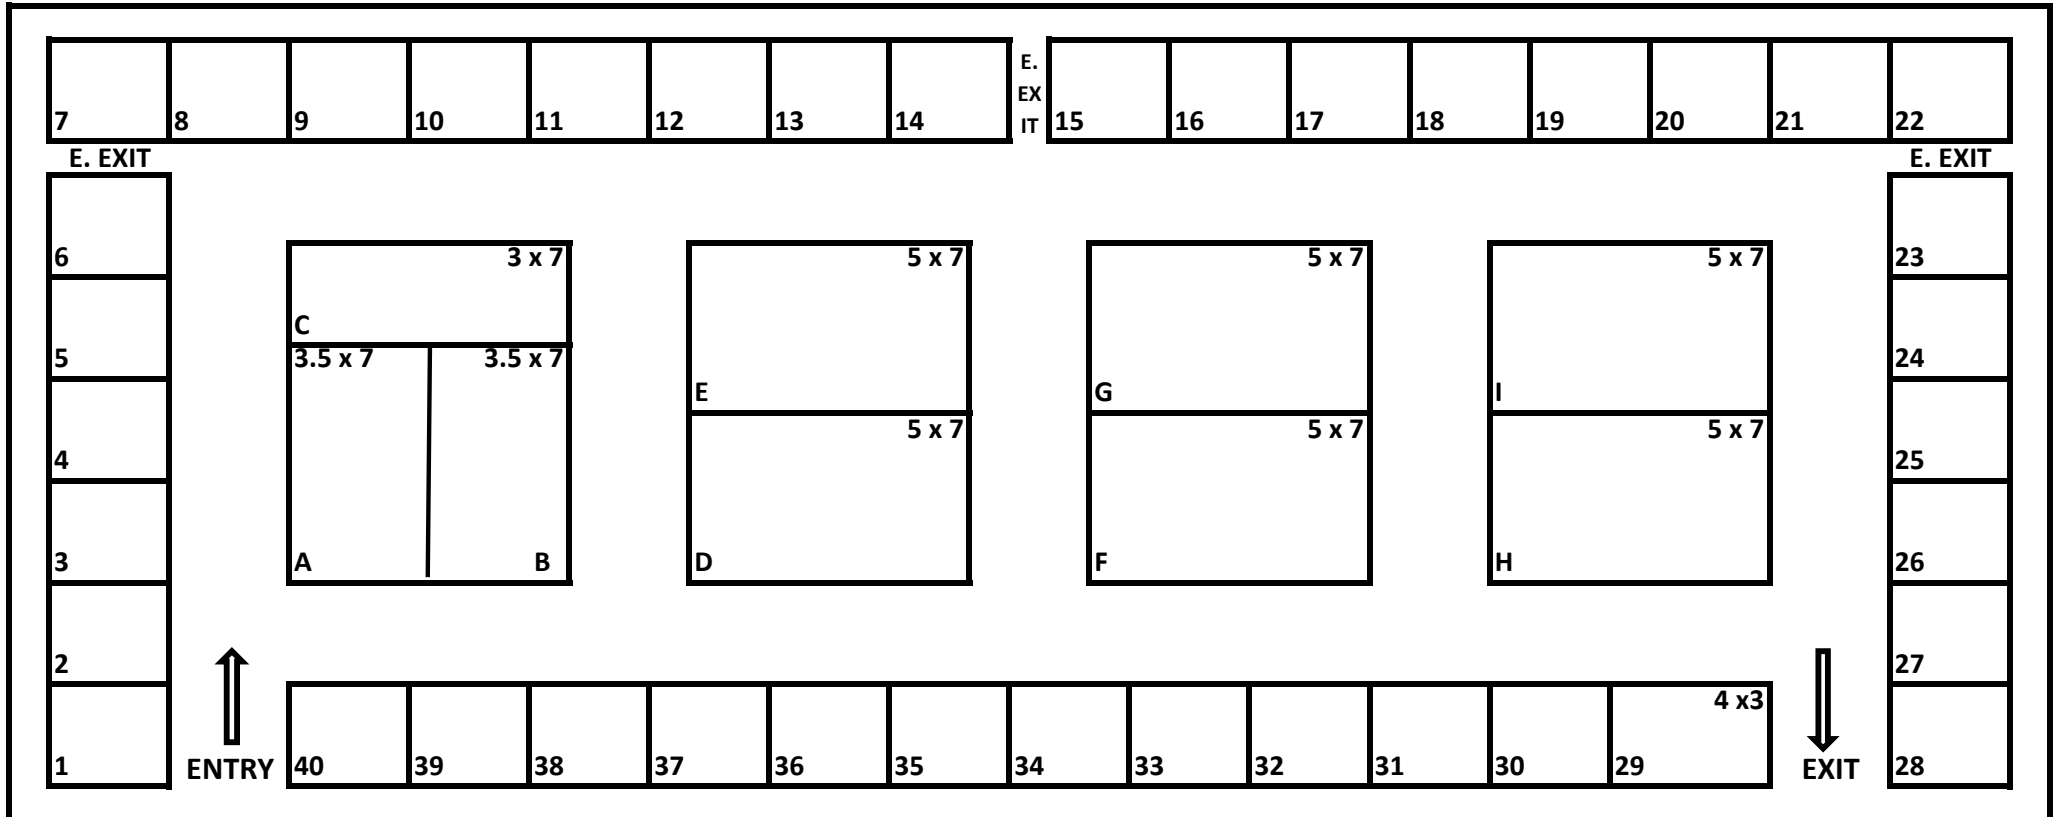

FGI EXPO 2013 - AUTO SUMMIT LAYOUT

STALL NO. : 1 TO 40 - 3 X 3 Sq. Mtrs.

FGI EXPO - 2013 - AUTO DISPLAY LAYOUT

SIZE IN SQ. MTS.
 For Stall Rates Refer AUTO DISPLAY PRICE LIST

FGI EXPO 2013 - AUTO Display Price List

STALL NO.	STALL SIZE	SQ. MTS.	NET AMOUNT	SERVICE TAX 12.36%	GROSS AMOUNT
1	8.5 X 7.5	63.75	100,000	12,360	112,360
2	8.5 X 7.5	63.75	100,000	12,360	112,360
3	6 X 7.5	45	80,000	9,888	89,888
4	6 X 7.5	45	80,000	9,888	89,888
5	6 X 7.5	45	80,000	9,888	89,888
6	6 X 7.5	45	80,000	9,888	89,888
7	6 X 7.5	45	80,000	9,888	89,888
8	6 X 7.5	45	80,000	9,888	89,888
9	6 X 7.5	45	80,000	9,888	89,888
10	6 X 7.5	45	80,000	9,888	89,888
11	7 X 3.5	24.5	60,000	7,416	67,416
12	7 X 3.5	24.5	60,000	7,416	67,416
13	7 X 3.5	24.5	60,000	7,416	67,416
14	7 x 4.5	31.5	60,000	7,416	67,416
15	6 x 3	18	40,000	4,944	44,944
16	6 x 3	18	40,000	4,944	44,944
17	6 x 3	18	40,000	4,944	44,944
18	6 x 3	18	40,000	4,944	44,944
19	3 x 8.5	25.5	50,000	6,180	56,180
20	5.5 X 9	49.5	80,000	9,888	89,888
21	5.5 X 9	49.5	80,000	9,888	89,888