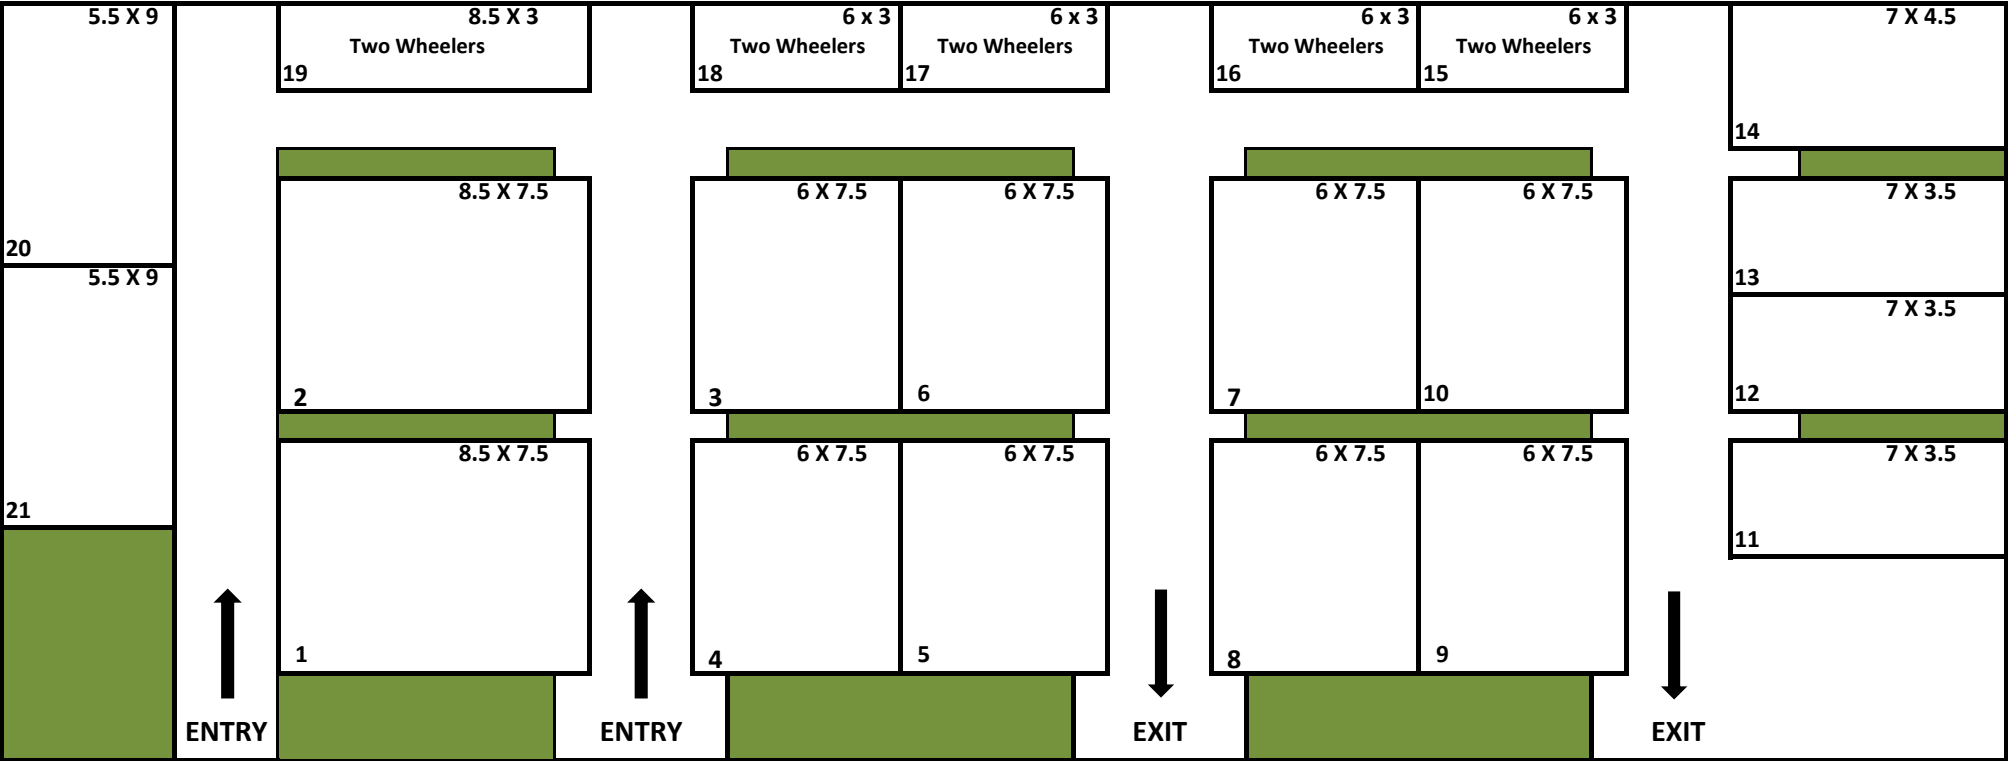

FGI EXPO 2013 - AUTO SUMMIT LAYOUT

STALL NO. : 1 TO 40 - 3 X 3 Sq. Mtrs.

FGI EXPO - 2013 - AUTO DISPLAY LAYOUT

SIZE IN SQ. MTS.
 For Stall Rates Refer AUTO DISPLAY PRICE LIST

FGI EXPO 2013 - AUTO Display Price List

STALL NO.	STALL SIZE	SQ. MTS.	NET AMOUNT	SERVICE TAX 12.36%	GROSS AMOUNT
1	8.5 X 7.5	63.75	100,000	12,360	112,360
2	8.5 X 7.5	63.75	100,000	12,360	112,360
3	6 X 7.5	45	80,000	9,888	89,888
4	6 X 7.5	45	80,000	9,888	89,888
5	6 X 7.5	45	80,000	9,888	89,888
6	6 X 7.5	45	80,000	9,888	89,888
7	6 X 7.5	45	80,000	9,888	89,888
8	6 X 7.5	45	80,000	9,888	89,888
9	6 X 7.5	45	80,000	9,888	89,888
10	6 X 7.5	45	80,000	9,888	89,888
11	7 X 3.5	24.5	60,000	7,416	67,416
12	7 X 3.5	24.5	60,000	7,416	67,416
13	7 X 3.5	24.5	60,000	7,416	67,416
14	7 x 4.5	31.5	60,000	7,416	67,416
15	6 x 3	18	40,000	4,944	44,944
16	6 x 3	18	40,000	4,944	44,944
17	6 x 3	18	40,000	4,944	44,944
18	6 x 3	18	40,000	4,944	44,944
19	3 x 8.5	25.5	50,000	6,180	56,180
20	5.5 X 9	49.5	80,000	9,888	89,888
21	5.5 X 9	49.5	80,000	9,888	89,888